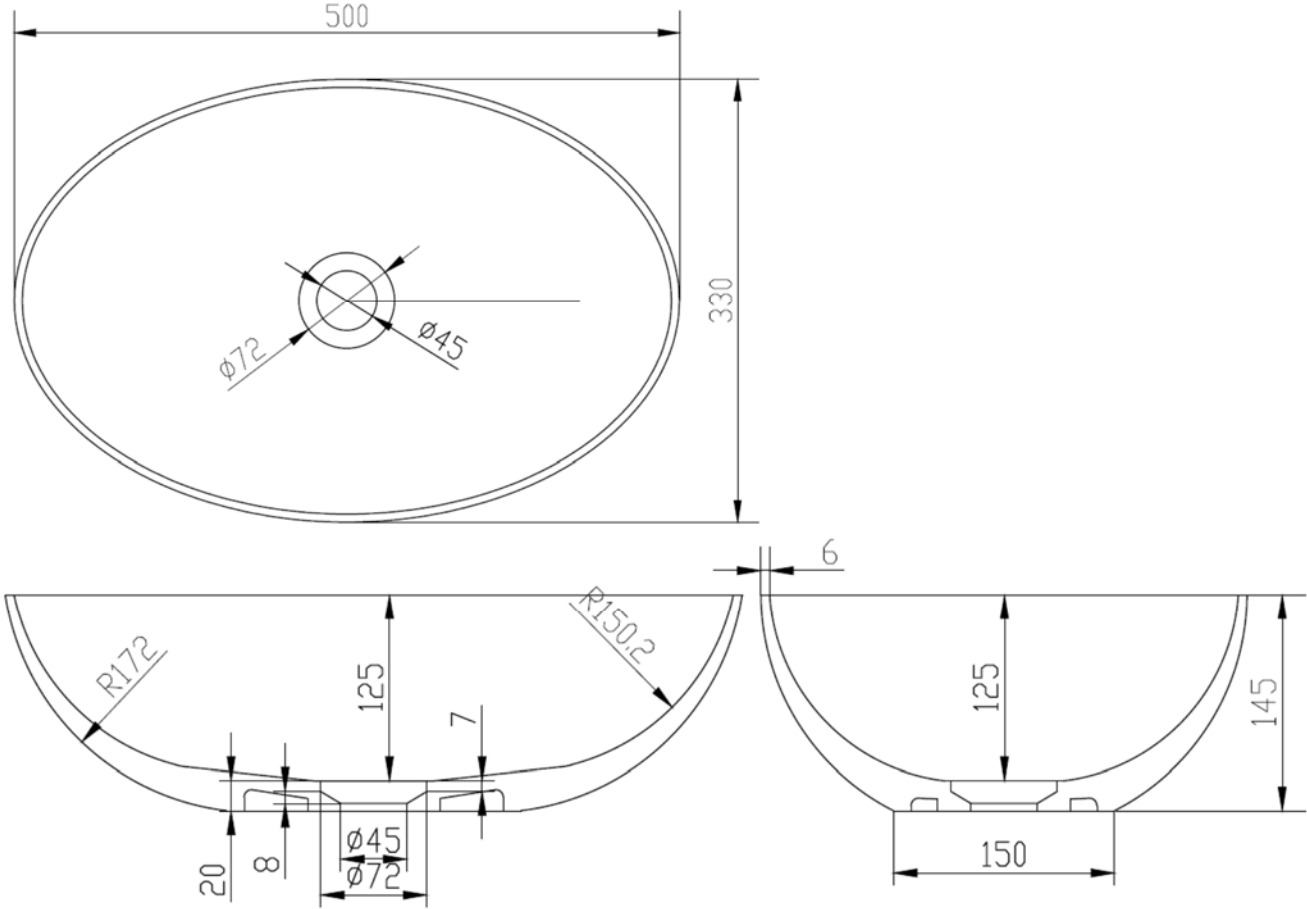

SOLIDTHIN OV50 PS IDV 290248

SOLID SURFACE OVALE WASHBASIN

SOLIDTHIN-OV50(PS IDV 290248

20 "x 13 "x 6 " - 17 LBS  
MATTE WHITE. 1/4" EDGE.  
GRID DRAIN NOT INCL.

SOLIDTHIN-OV50 PE & WHI  
**NEW 2023**

PS IDV 290248-PW 20 "x 13 "x 6 " - 12 LBS

MATTE PEBBLE-GREY & WHITE  
1/4" EDGE. GRID DRAIN NOT INCL.

SOLIDTHIN-OV50 BLK &  
**NEW 2023**

PS IDV 290248-BW 20 "x 13 "x 6 " - 12 LBS

MATTE BLACK & WHITE  
1/4" EDGE. GRID DRAIN NOT INCL.

SOLIDTHIN-OV50 GB & WHI  
**NEW 2023**

PS IDV 290248-GW 20 "x 13 "x 6 " - 12 LBS

MATTE GREY-BEIGE & WHITE  
1/4" EDGE. GRID DRAIN NOT INCL.

Project Information

Job Name: \_\_\_\_\_ Date: \_\_\_\_\_ Type of hardware: \_\_\_\_\_

Comments: \_\_\_\_\_